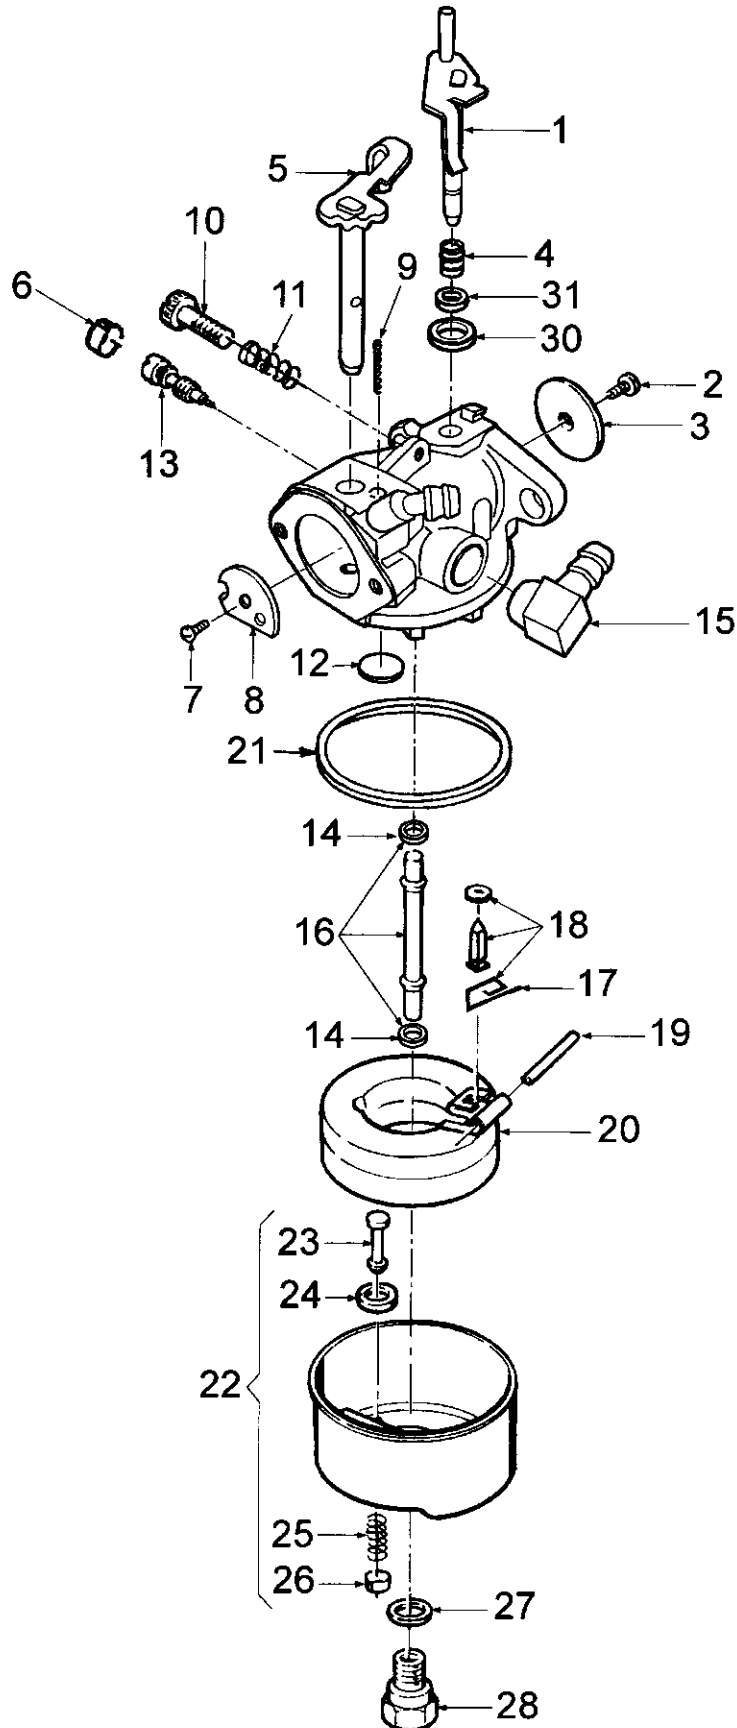

Carburettor

23025157

Issued: 08/99

Revised:

23025156,23025157,23025158

Tecumseh products made in Italy by

TECUMSEH EUROPA S.p.A.

Carburettor

23025157

Issued: 08/99

Revised:

Division 5

Section A

Page 13

				23025157			
1	13200055	Throttle Shaft & Lever Assy.	X				
2	29190215	Throttle Shutter Screw 4-40	X				
3	23210017	Throttle Shutter	X				
4	27920130	Throttle Return Spring	X				
5	13200058	Choke Shaft & Lever Assy	X				
6	29320084	Plug	X				
7	29190215	Throttle Shutter Screw 4-40	X				
8	23230016	Choke Shutter					
8	23230019	Choke Shutter	X				
9	27920176	Choke Return Spring	X				
10	29190321	Screw 8-32 (L=19 mm)	X				
11	27920132	Tension Spring	X				
12	29640019	Welch Plug	X				
13	23940056	Idle Mixture Screw					
13	23940057	Idle Mixture Screw	X				
14	29610069	O'Ring	X				
15	27110022	Fuel Fitting	X				
16	16630044	Repair Kit	X				
17	29490064	Fuel Needle Clip	X				
18	16630021	Fuel Needle Assy. (Inc.-17)	X				
19	27460030	Float Shaft	X				
20	23960019	Float	X				
21	29630121	Bowl Gasket	X				
22	13950014	Float Bowl Assy. (Inc.-23,24,25,26	X				
23	23950004	Bowl Drain Stem	X				
24	29630075	Bowl Drain Gasket	X				
25	27920078	Bowl Drain Spring	X				
26	23950002	Bowl Drain Retainer	X				
27	29630152	Bowl Nut Gasket	X				
28	19320022	High Speed Bowl Nut					
28	19320030	High Speed Bowl Nut					
28	19320035	High Speed Bowl Nut	X				
30	24180005	Dust Seal	X				
31	29510093	Washer	X				

Note: Always check Master Price List for replacement part numbers.

Tecumseh products made in Italy by
TECUMSEH EUROPA S.p.A.