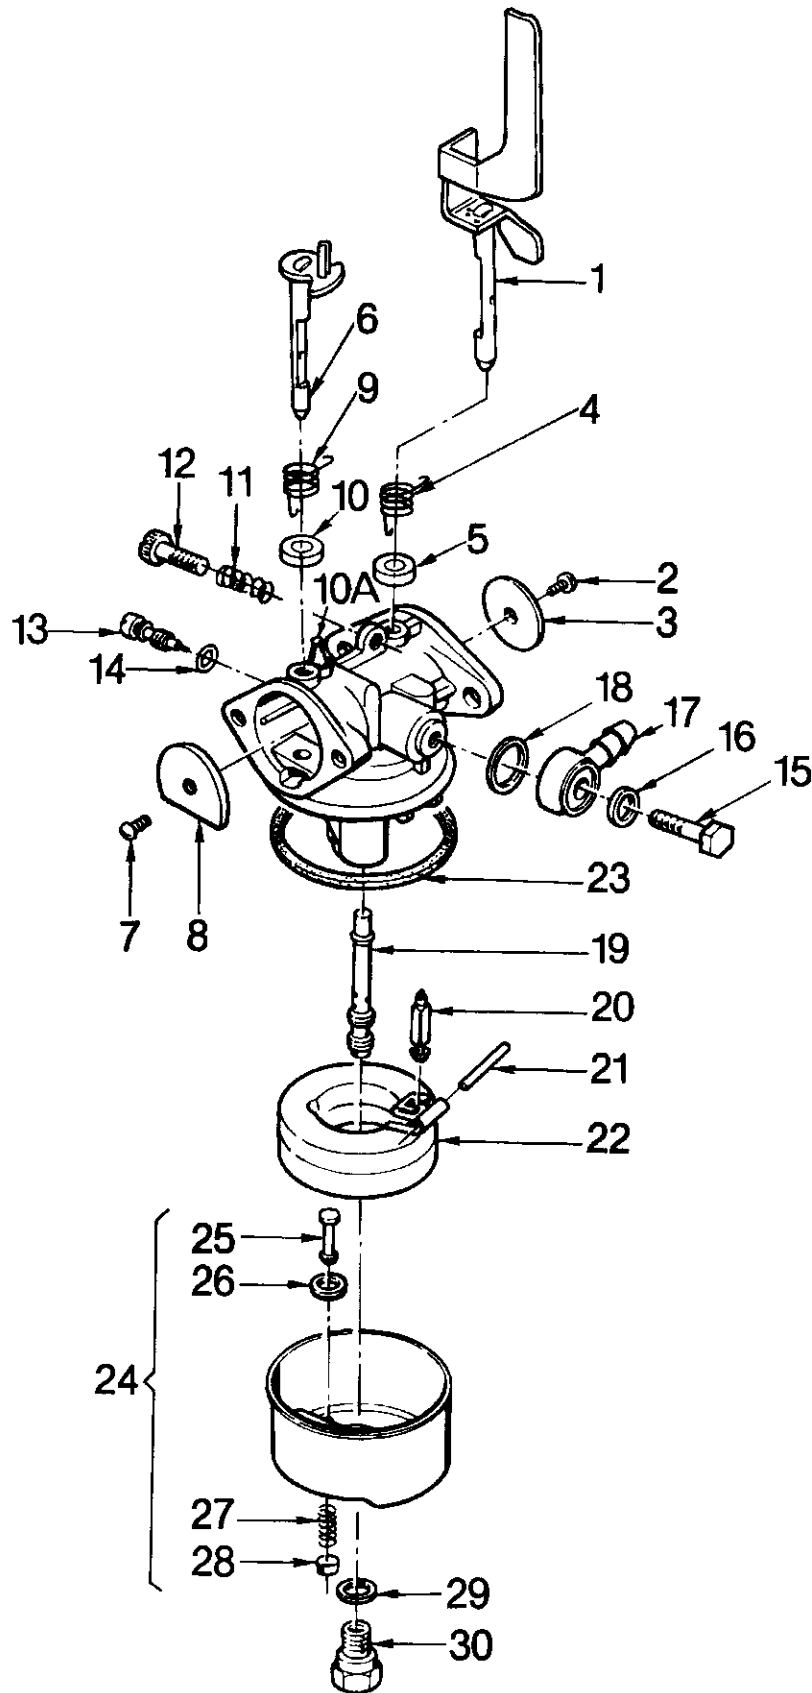

23030011,23030013,23030015

Tecumseh products made in Italy by

TECUMSEH EUROPA S.p.A.

			23030013			
1	13200041	Throttle Shaft & Lever Assy.	X			
2	29190109	Throttle Shutter Screw M3	X			
3	23210003	Throttle Shutter	X			
4	27920091	Throttle Return Spring	X			
5	24180005	Dust Seal	X			
6	13200027	Choke Shaft & Lever Assy	X			
6	13200040	Choke Shaft & Lever Assy				
7	29190109	Throttle Shutter Screw M3	X			
8	23230009	Choke Shutter	X			
9	27920080	Choke Return Spring				
9	27920081	Choke Return Spring	X			
10	24180005	Dust Seal	X			
10A	27460023	Return Spring Pin	X			
11	27920079	Tension Spring	X			
12	29190117	Idle Speed Screw	X			
13	16630006	Idle Mixture Screw (Inc.-12)	X			
14	29610028	O'Ring	X			
15	29190110	Fuel Fitting Screw	X			
16	29630073	Fuel Fitting Gasket	X			
17	27110009	Fuel Fitting	X			
18	29630072	Fuel Fitting Gasket	X			
19	23950063	Main Jet No. 75	X			
19	23950080	Main Jet No. 68				
19	23950146	Main Jet No. 72				
20	23920019	Fuel Needle	X			
21	27460020	Float Shaft	X			
22	23960018	Float	X			
23	29630076	Bowl Gasket	X			
24	13950001	Float Bowl Assy. (Inc.-23,24,25,26	X			
25	23950004	Bowl Drain Stem	X			
26	29630075	Bowl Drain Gasket	X			
27	27920078	Bowl Drain Spring	X			
28	23950002	Bowl Drain Retainer	X			
29	29630074	Bowl Nut Gasket	X			
30	29320026	Bowl Nut	X			

Note: Always check Master Price List for replacement part numbers.