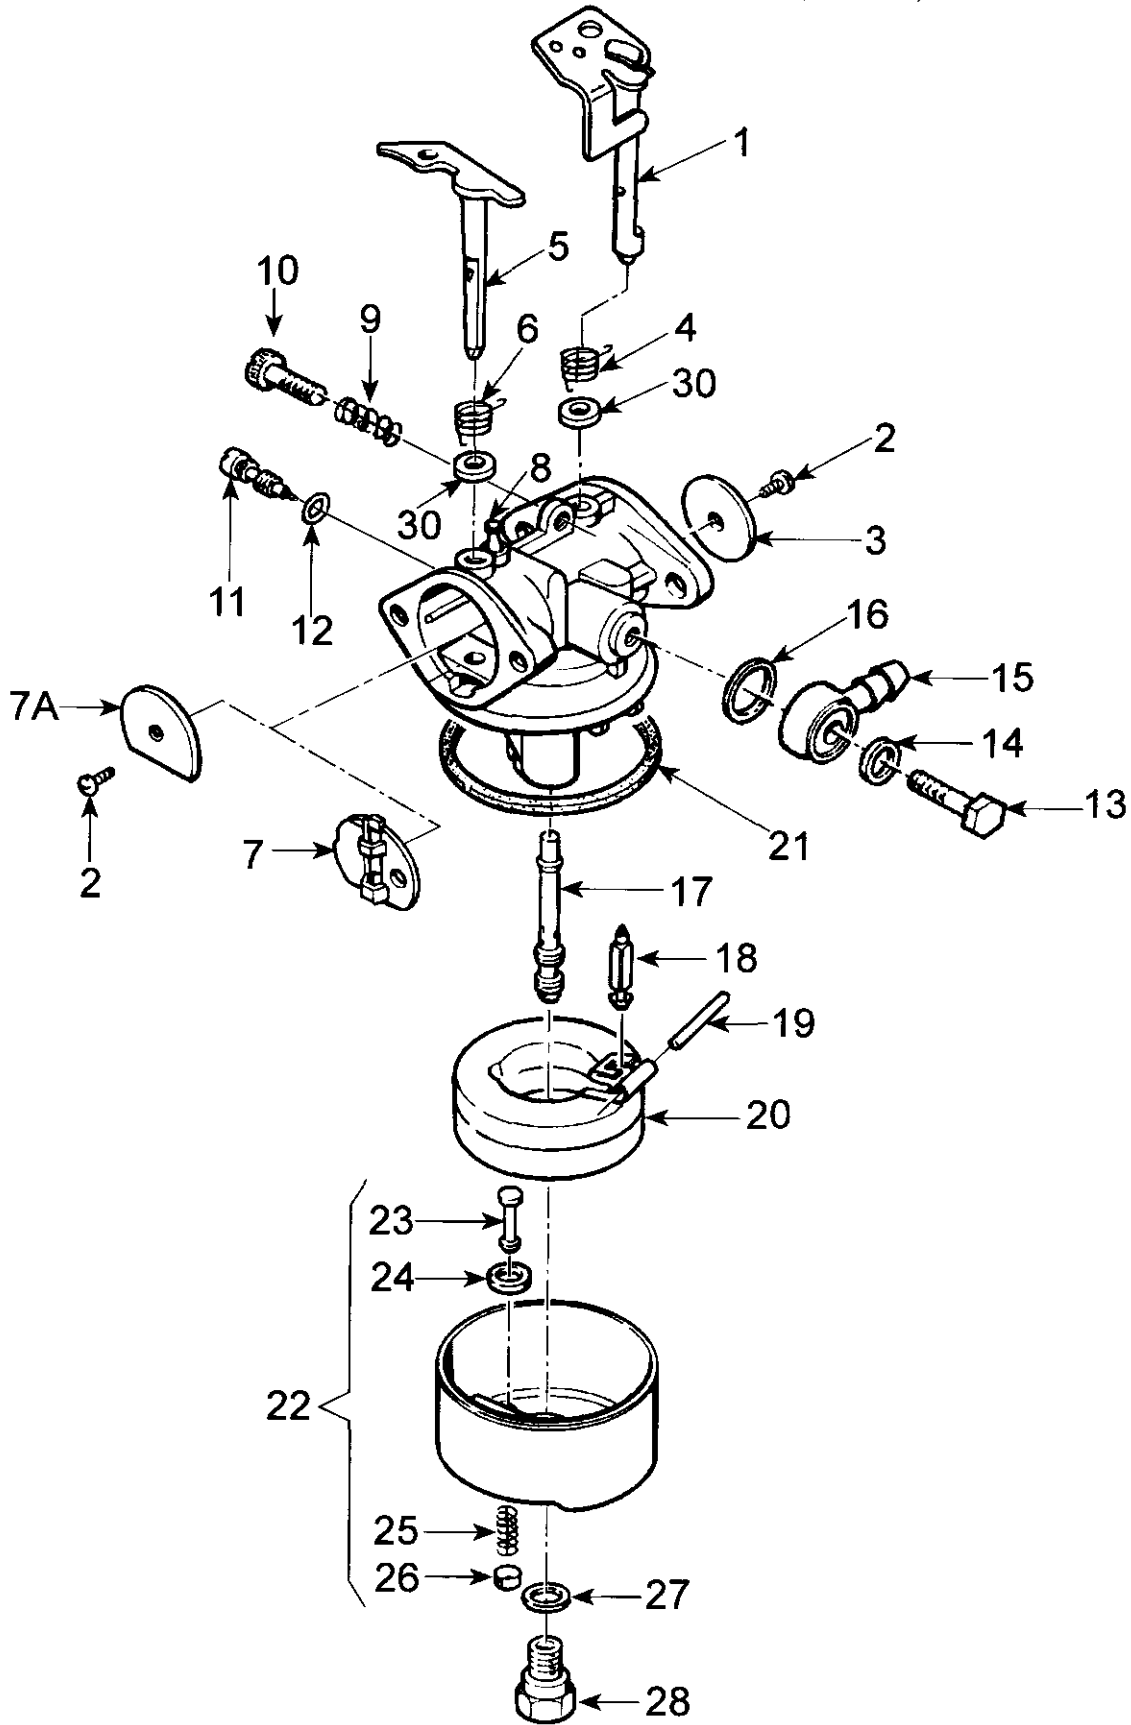

Carburettor

23020104

Issued: 02/96

Revised: 08/98

23020104,23020111,23020135,23020138,23020140,23020142,23020143,23020155

Tecumseh products made in Italy by

TECUMSEH EUROPA S.p.A.

Carburettor

23020104

Issued: 02/96

Revised: 08/98

Division 5
Section A
Page 7

			23020138		23020142		23020155	
			23020111					
1	13200019	Throttle Shaft & Lever Assy.	X	X	X			
1	13200039	Throttle Shaft & Lever Assy.					X	
2	29190109	Throttle Shutter Screw M3	X	X	X	X		
3	23210003	Throttle Shutter	X	X	X	X		
4	27920091	Throttle Return Spring	X	X	X	X		
5	13200037	Choke Shaft & Lever Assy					X	
5	23200001	Choke Shaft Assy.	X	X	X			
6	27920080	Choke Return Spring					X	
6	27920098	Choke Return Spring	X	X	X			
7	23230010	Choke Shutter		X	X			
7	23230011	Choke Shutter	X					
7A	23230009	Choke Shutter					X	
8	27460023	Return Spring Pin	X	X	X	X		
9	27920079	Tension Spring	X	X	X	X		
10	29190117	Idle Speed Screw	X					
10	29190224	Idle Speed Screw		X	X	X		
11	16630006	Idle Mixture Screw (Inc.-12)	X					
11	16630026	Idle Mixture Screw (Inc.-12)		X	X	X		
12	29610028	O'Ring	X					
12	29610029	O'Ring		X	X	X		
13	29190110	Fuel Fitting Screw	X	X	X	X		
14	29630073	Fuel Fitting Gasket	X	X	X	X		
15	27110008	Fuel Fitting	X	X	X	X		
16	29630072	Fuel Fitting Gasket	X	X	X	X		
17	23950067	Main Jet No. 70					X	
17	23950071	Main Jet No. 78			X			
17	23950113	Main Jet No. 80	X					
17	23950127	Main Jet No. 66						
17	23950128	Main Jet No. 70		X				
17	23950130	Main Jet No. 64						
17	23950131	Main Jet No. 74						
18	23920019	Fuel Needle	X	X	X	X		
19	27460020	Float Shaft	X	X	X	X		
20	23960018	Float	X	X	X	X		
21	29630076	Bowl Gasket	X	X	X	X		
22	13950001	Float Bowl Assy. (Inc.-23,24,25,26)	X	X	X	X		
23	23950004	Bowl Drain Stem	X	X	X	X		
24	29630075	Bowl Drain Gasket	X	X	X	X		
25	27920078	Bowl Drain Spring	X	X	X	X		
26	23950002	Bowl Drain Retainer	X	X	X	X		
27	29630074	Bowl Nut Gasket	X	X	X	X		
28	29320026	Bowl Nut	X	X	X	X		
30	24180005	Dust Seal	X	X	X	X		

Note: Always check Master Price List for replacement part numbers.

Tecumseh products made in Italy by
TECUMSEH EUROPA S.p.A.