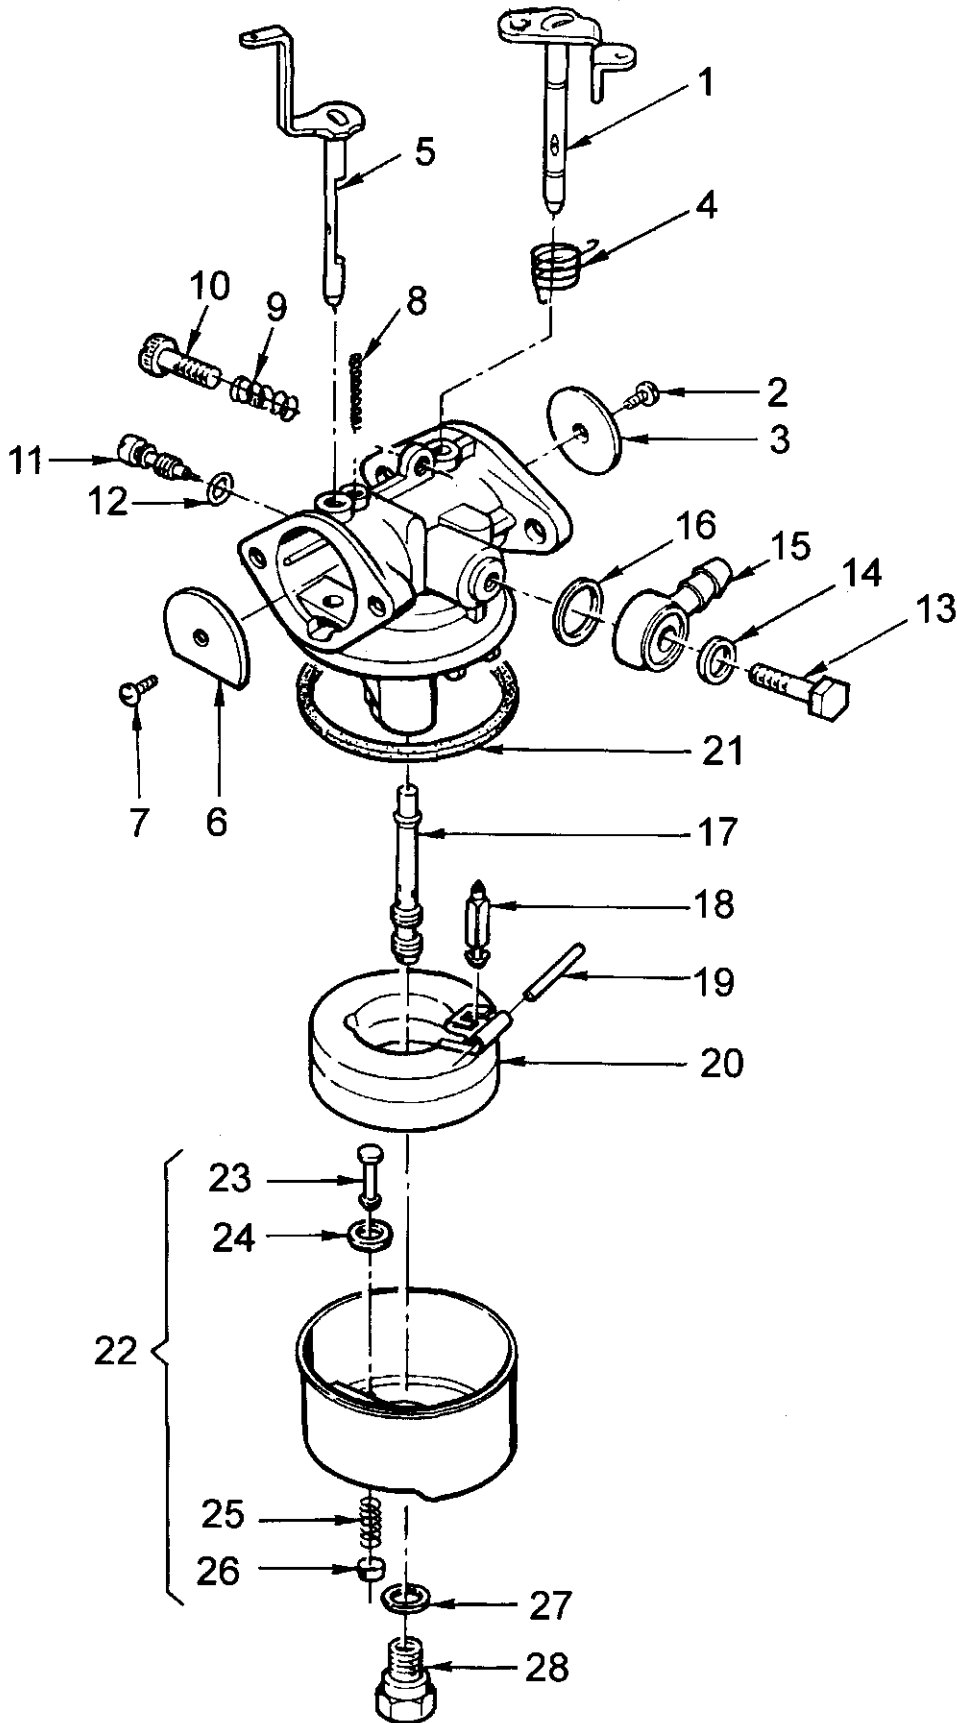

Carburettor

23020112

Issued: 02/96

Revised:

23020112,23020147,23020150,23020151

Tecumseh products made in Italy by

TECUMSEH EUROPA S.p.A.

Carburettor

23020112

Issued: 02/96

Revised:

Division

5

Section

A

Page

9

		23020151		23020147	
1	13200039	Throttle Shaft & Lever Assy.			
1	13200042	Throttle Shaft & Lever Assy.			
1	13200052	Throttle Shaft & Lever Assy.	X	X	
2	29190109	Throttle Shutter Screw M3	X	X	
3	23210003	Throttle Shutter	X	X	
4	27920091	Throttle Return Spring	X		
5	13200031	Choke Shaft & Lever Assy	X	X	
5	13200037	Choke Shaft & Lever Assy			
5	13200043	Choke Shaft & Lever Assy			
6	23230009	Choke Shutter	X	X	
7	29190109	Throttle Shutter Screw M3	X	X	
8	27920080	Choke Return Spring	X	X	
9	27920079	Tension Spring	X	X	
10	29190117	Idle Speed Screw	X	X	
11	16630006	Idle Mixture Screw (Inc.-12)	X	X	
12	29610028	O'Ring	X	X	
13	29190110	Fuel Fitting Screw	X	X	
14	29630073	Fuel Fitting Gasket	X	X	
15	27110008	Fuel Fitting	X	X	
16	29630072	Fuel Fitting Gasket	X	X	
17	23950097	Main Jet No. 78	X		
17	23950104	Main Jet No. 84			
17	23950114	Main Jet No. 92			
17	23950136	Main Jet No. 82			X
18	23920019	Fuel Needle	X	X	
19	27460020	Float Shaft	X	X	
20	23960018	Float	X	X	
21	29630076	Bowl Gasket	X	X	
22	13950001	Float Bowl Assy. (Inc.-23,24,25,26	X	X	
23	23950004	Bowl Drain Stem	X	X	
24	29630075	Bowl Drain Gasket	X	X	
25	27920078	Bowl Drain Spring	X	X	
26	23950002	Bowl Drain Retainer	X	X	
27	29630074	Bowl Nut Gasket	X	X	
28	29320026	Bowl Nut	X	X	

Note: Always check Master Price List for replacement part numbers.

Tecumseh products made in Italy by
TECUMSEH EUROPA S.p.A.