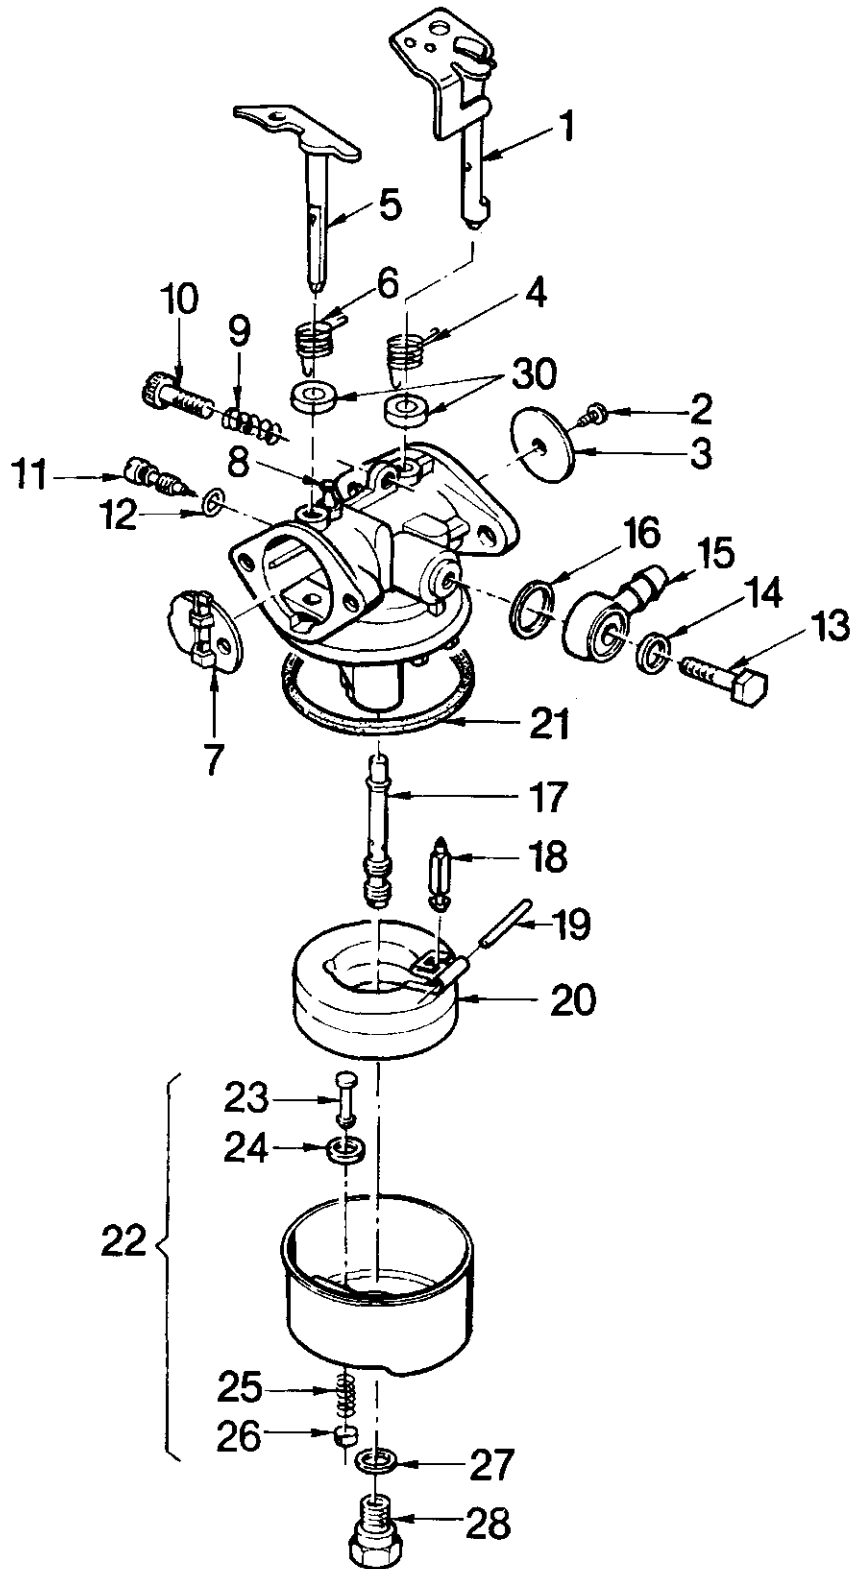

Note: Always check Master Price List for replacement part numbers.

Tecumseh products made in Italy by
TECUMSEH EUROPA S.p.A.

1	13200019	Throttle Shaft & Lever Assy.
2	29190109	Throttle Shutter Screw M3
3	23210003	Throttle Shutter
4	27920091	Throttle Return Spring
5	23200001	Choke Shaft Assy.
6	27920098	Choke Return Spring
7	23230013	Choke Shutter
8	27460023	Return Spring Pin
9	27920079	Tension Spring
10	29190117	Idle Speed Screw
11	16630026	Idle Mixture Screw (Inc.-12)
12	29610029	O'Ring
13	29190110	Fuel Fitting Screw
14	29630073	Fuel Fitting Gasket
15	27110008	Fuel Fitting
16	29630072	Fuel Fitting Gasket
17	23950115	Main Jet No. 66
18	23920019	Fuel Needle
19	27460020	Float Shaft
20	23960018	Float
21	29630076	Bowl Gasket
22	13950001	Float Bowl Assy. (Inc.-23,24,25,26
23	23950004	Bowl Drain Stem
24	29630075	Bowl Drain Gasket
25	27920078	Bowl Drain Spring
26	23950002	Bowl Drain Retainer
27	29630074	Bowl Nut Gasket
28	29320026	Bowl Nut
30	24180005	Dust Seal