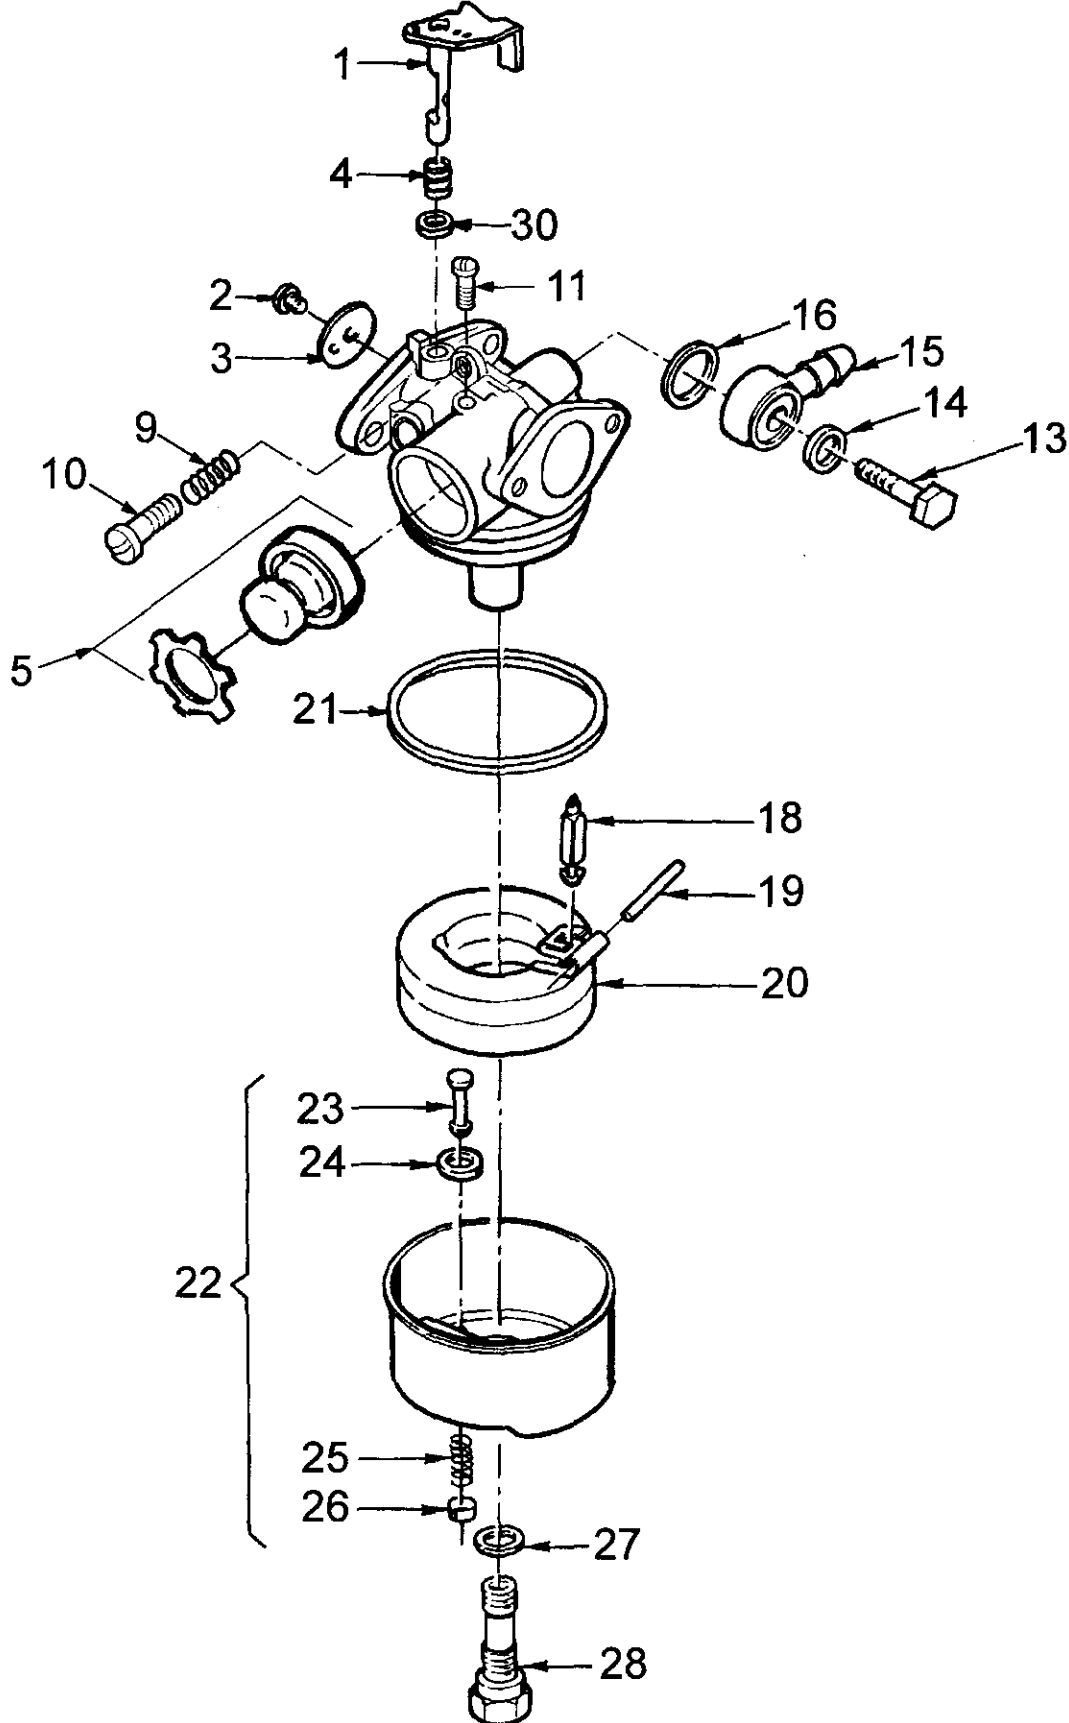

23088501,23088503,23088508,23088509

		23088509		
		23088503		
1	13200019	Throttle Shaft & Lever Assy.	X	X
2	29190109	Throttle Shutter Screw M3	X	X
3	23210016	Throttle Shutter	X	X
4	27920091	Throttle Return Spring		
4	27920173	Throttle Return Spring	X	X
5	16630035	Primer Bulb & Retainer	X	X
9	27920079	Tension Spring	X	X
10	29190224	Idle Speed Screw	X	X
11	23940058	Adjusting Screw	X	X
13	29190110	Fuel Fitting Screw	X	X
14	29630073	Fuel Fitting Gasket	X	X
15	27110008	Fuel Fitting	X	X
16	29630072	Fuel Fitting Gasket	X	X
18	23920019	Fuel Needle	X	X
19	27460020	Float Shaft	X	X
20	23960018	Float	X	X
21	29630076	Bowl Gasket	X	X
22	13950014	Float Bowl Assy. (Inc.-23,24,25,26	X	X
23	23950004	Bowl Drain Stem	X	X
24	29630075	Bowl Drain Gasket	X	X
25	27920078	Bowl Drain Spring	X	X
26	23950002	Bowl Drain Retainer	X	X
27	29630074	Bowl Nut Gasket	X	X
28	29320060	High Speed Bowl Nut		X
28	29320065	High Speed Bowl Nut		
28	29320066	High Speed Bowl Nut	X	
30	24180005	Dust Seal	X	X

Note: Always check Master Price List for replacement part numbers.