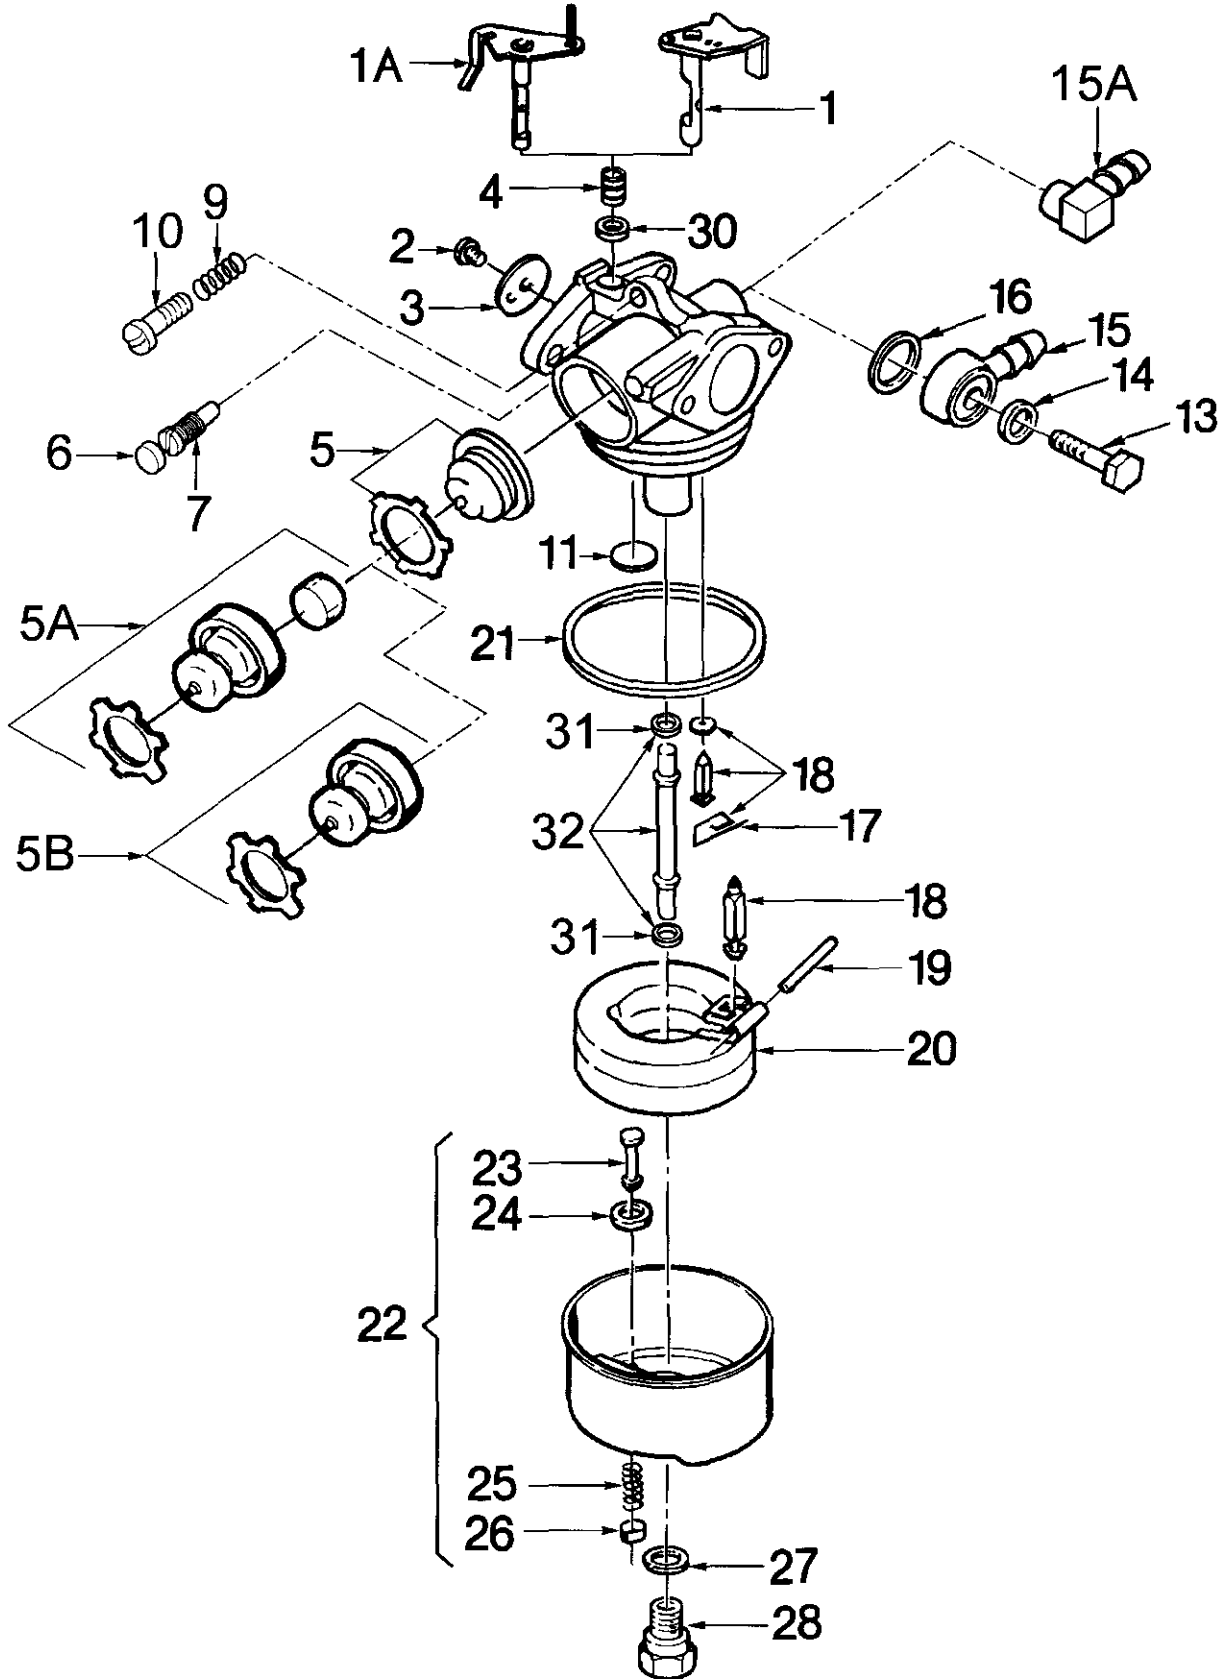

23060606,23060609,23060611,23060612,23061004,23061005,23070001,23088001,23088002,23088003

Tecumseh products made in Italy by

TECUMSEH EUROPA S.p.A.

		23060612	23061005	23088001	23088003
1	13200019 Throttle Shaft & Lever Assy.	X			
1	13200045 Throttle Shaft & Lever Assy.		X	X	X
1	13200056 Throttle Shaft & Lever Assy.		X		
2	29190109 Throttle Shutter Screw M3	X	X		
2	29190215 Throttle Shutter Screw 4-40		X	X	X
3	23210010 Throttle Shutter			X	X
3	23210011 Throttle Shutter	X			
3	23210013 Throttle Shutter		X		
3	23210019 Throttle Shutter		X		
4	27920091 Throttle Return Spring	X	X	X	
4	27920180 Throttle Return Spring			X	X
5	16630020 Primer Bulb & Retainer				
5A	16630033 Primer Bulb & Retainer	X	X	X	
5B	16630035 Primer Bulb & Retainer			X	X
6	29320084 Plug			X	X
7	23940056 Idle Mixture Screw			X	
7	23940057 Idle Mixture Screw				X
9	27920132 Tension Spring			X	X
10	29190321 Screw 8-32 (L=19 mm)			X	X
11	29640019 Welch Plug			X	X
11	29640020 Welch Plug				
13	29190110 Fuel Fitting Screw	X	X		
14	29630073 Fuel Fitting Gasket	X	X		
15	27110008 Fuel Fitting	X	X		
15A	27110022 Fuel Fitting		X	X	X
16	29630072 Fuel Fitting Gasket	X	X		
17	29490064 Fuel Needle Clip		X	X	X
18	16630021 Fuel Needle Assy. (Inc.-17)		X	X	X
18	23920019 Fuel Needle	X	X		
19	27460020 Float Shaft	X	X		
19	27460030 Float Shaft		X	X	X
20	23960018 Float	X	X		
20	23960019 Float		X	X	X
21	29630076 Bowl Gasket	X	X		
21	29630121 Bowl Gasket		X	X	X
22	13950001 Float Bowl Assy. (Inc.-23,24,25,26)	X	X		
22	13950014 Float Bowl Assy. (Inc.-23,24,25,26)		X	X	X
23	23950004 Bowl Drain Stem	X	X	X	X
24	29630075 Bowl Drain Gasket	X	X	X	X
25	27920078 Bowl Drain Spring	X	X	X	X
26	23950002 Bowl Drain Retainer	X	X	X	X
27	29630074 Bowl Nut Gasket	X	X		
27	29630152 Bowl Nut Gasket		X	X	X
28	19320024 High Speed Bowl Nut			X	
28	19320025 High Speed Bowl Nut				X

Note: Always check Master Price List for replacement part numbers.