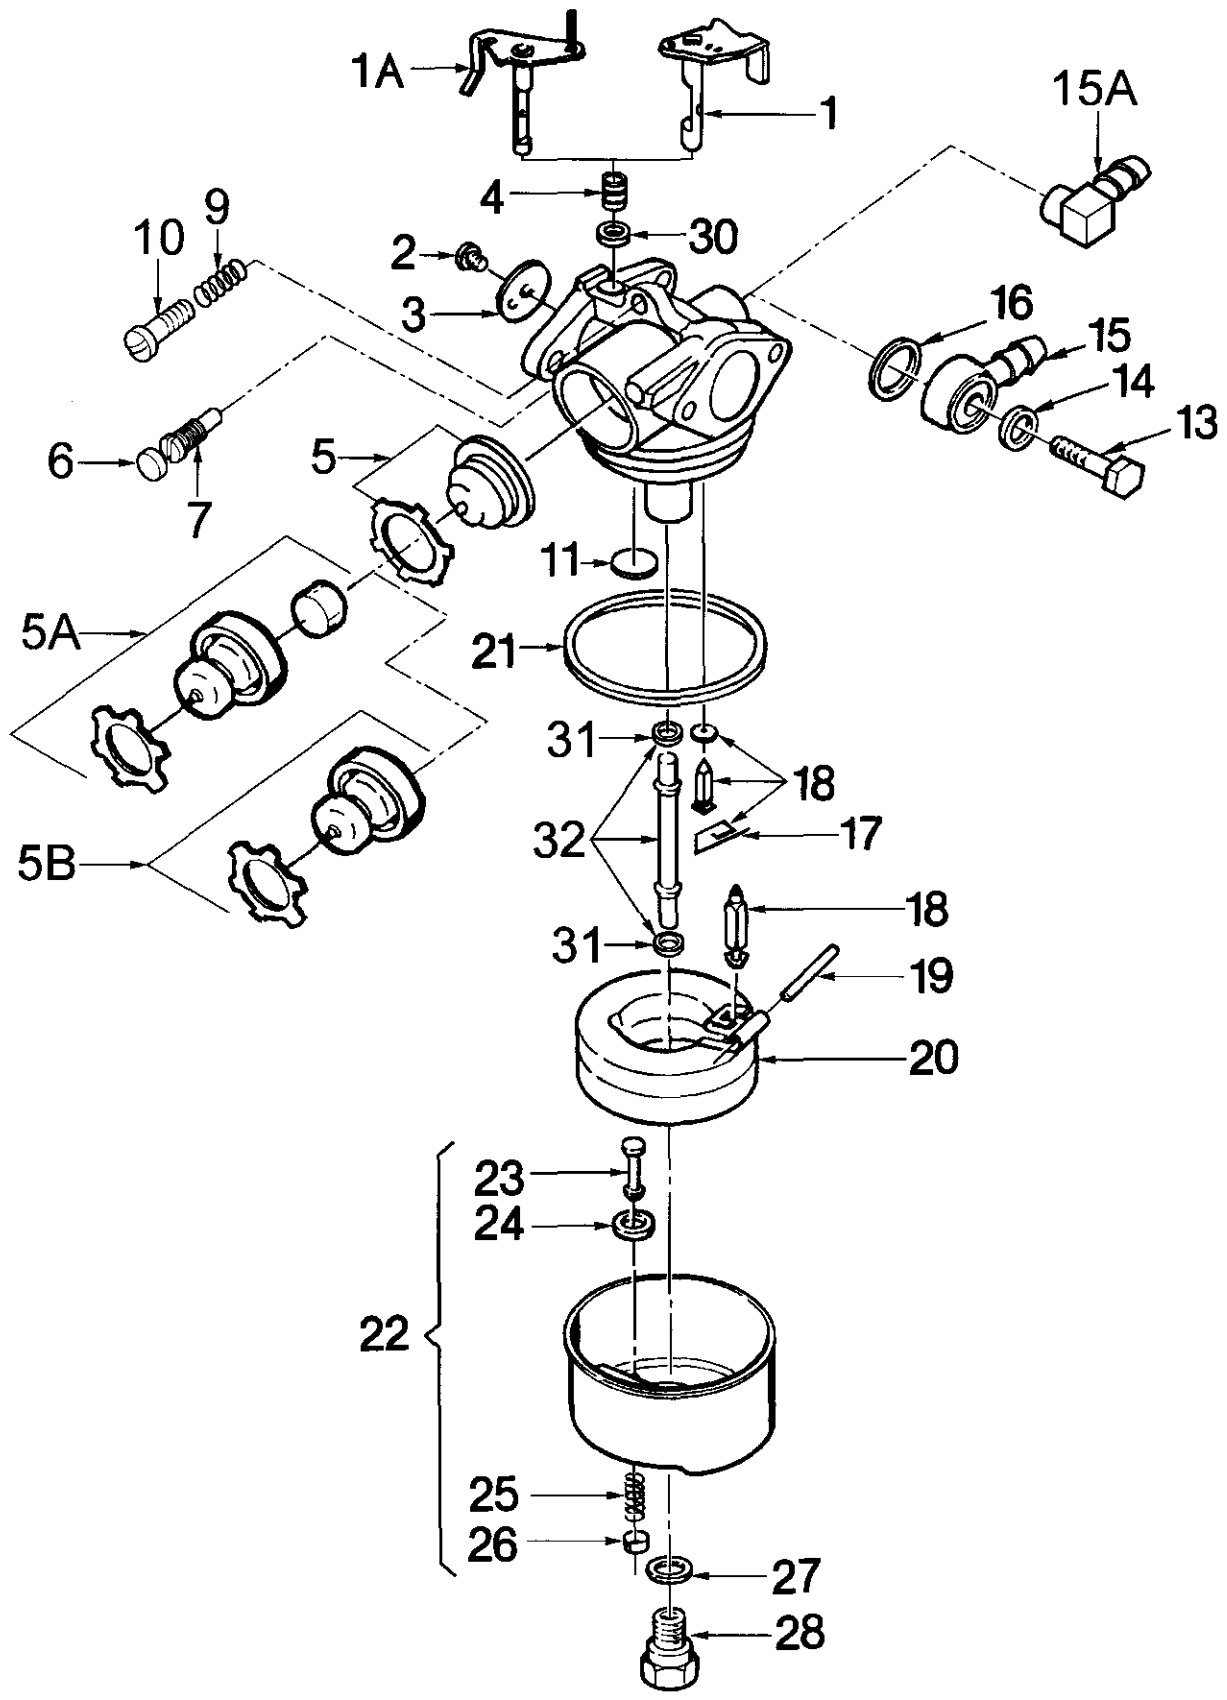

23050005,23060002,23060003,23060004,23060006,23060008,23060010,23060011,23060012,23060604

			23060004		23060008		23060011		23060604	
			23060002							
1	13200019	Throttle Shaft & Lever Assy.	X	X	X	X	X			
1	13200045	Throttle Shaft & Lever Assy.								
1	13200056	Throttle Shaft & Lever Assy.								
2	29190109	Throttle Shutter Screw M3	X	X	X	X	X			
2	29190215	Throttle Shutter Screw 4-40								
3	23210011	Throttle Shutter	X	X	X	X	X			
3	23210013	Throttle Shutter								
3	23210018	Throttle Shutter								
4	27920091	Throttle Return Spring	X	X	X	X	X			
5A	16630033	Primer Bulb & Retainer	X	X	X	X	X			
13	29190110	Fuel Fitting Screw	X	X	X	X	X			
14	29630073	Fuel Fitting Gasket	X	X	X	X	X			
15	27110008	Fuel Fitting	X	X	X	X	X			
15A	27110022	Fuel Fitting								
16	29630072	Fuel Fitting Gasket	X	X	X	X	X			
17	29490064	Fuel Needle Clip								
18	16630021	Fuel Needle Assy. (Inc.-17)								
18	23920019	Fuel Needle	X	X	X	X	X			
19	27460020	Float Shaft	X	X	X	X	X			
19	27460030	Float Shaft								
20	23960018	Float	X	X	X	X	X			
20	23960019	Float								
21	29630076	Bowl Gasket	X	X	X	X	X			
21	29630121	Bowl Gasket								
22	13950001	Float Bowl Assy. (Inc.-23,24,25,26	X	X	X	X	X			
22	13950014	Float Bowl Assy. (Inc.-23,24,25,26								
23	23950004	Bowl Drain Stem	X	X	X	X	X			
24	29630075	Bowl Drain Gasket	X	X	X	X	X			
25	27920078	Bowl Drain Spring	X	X	X	X	X			
26	23950002	Bowl Drain Retainer	X	X	X	X	X			
27	29630074	Bowl Nut Gasket	X	X	X	X	X			
27	29630152	Bowl Nut Gasket								
28	19320050	High Speed Bowl Nut								X
28	29320059	High Speed Bowl Nut								
28	29320060	High Speed Bowl Nut	X							
28	29320061	High Speed Bowl Nut								
28	29320065	High Speed Bowl Nut		X						
28	29320066	High Speed Bowl Nut					X			
28	29320081	High Speed Bowl Nut								
28	29320091	High Speed Bowl Nut								
28	29320098	High Speed Bowl Nut			X					
30	24180005	Dust Seal	X	X	X	X	X			X

Note: Always check Master Price List for replacement part numbers.