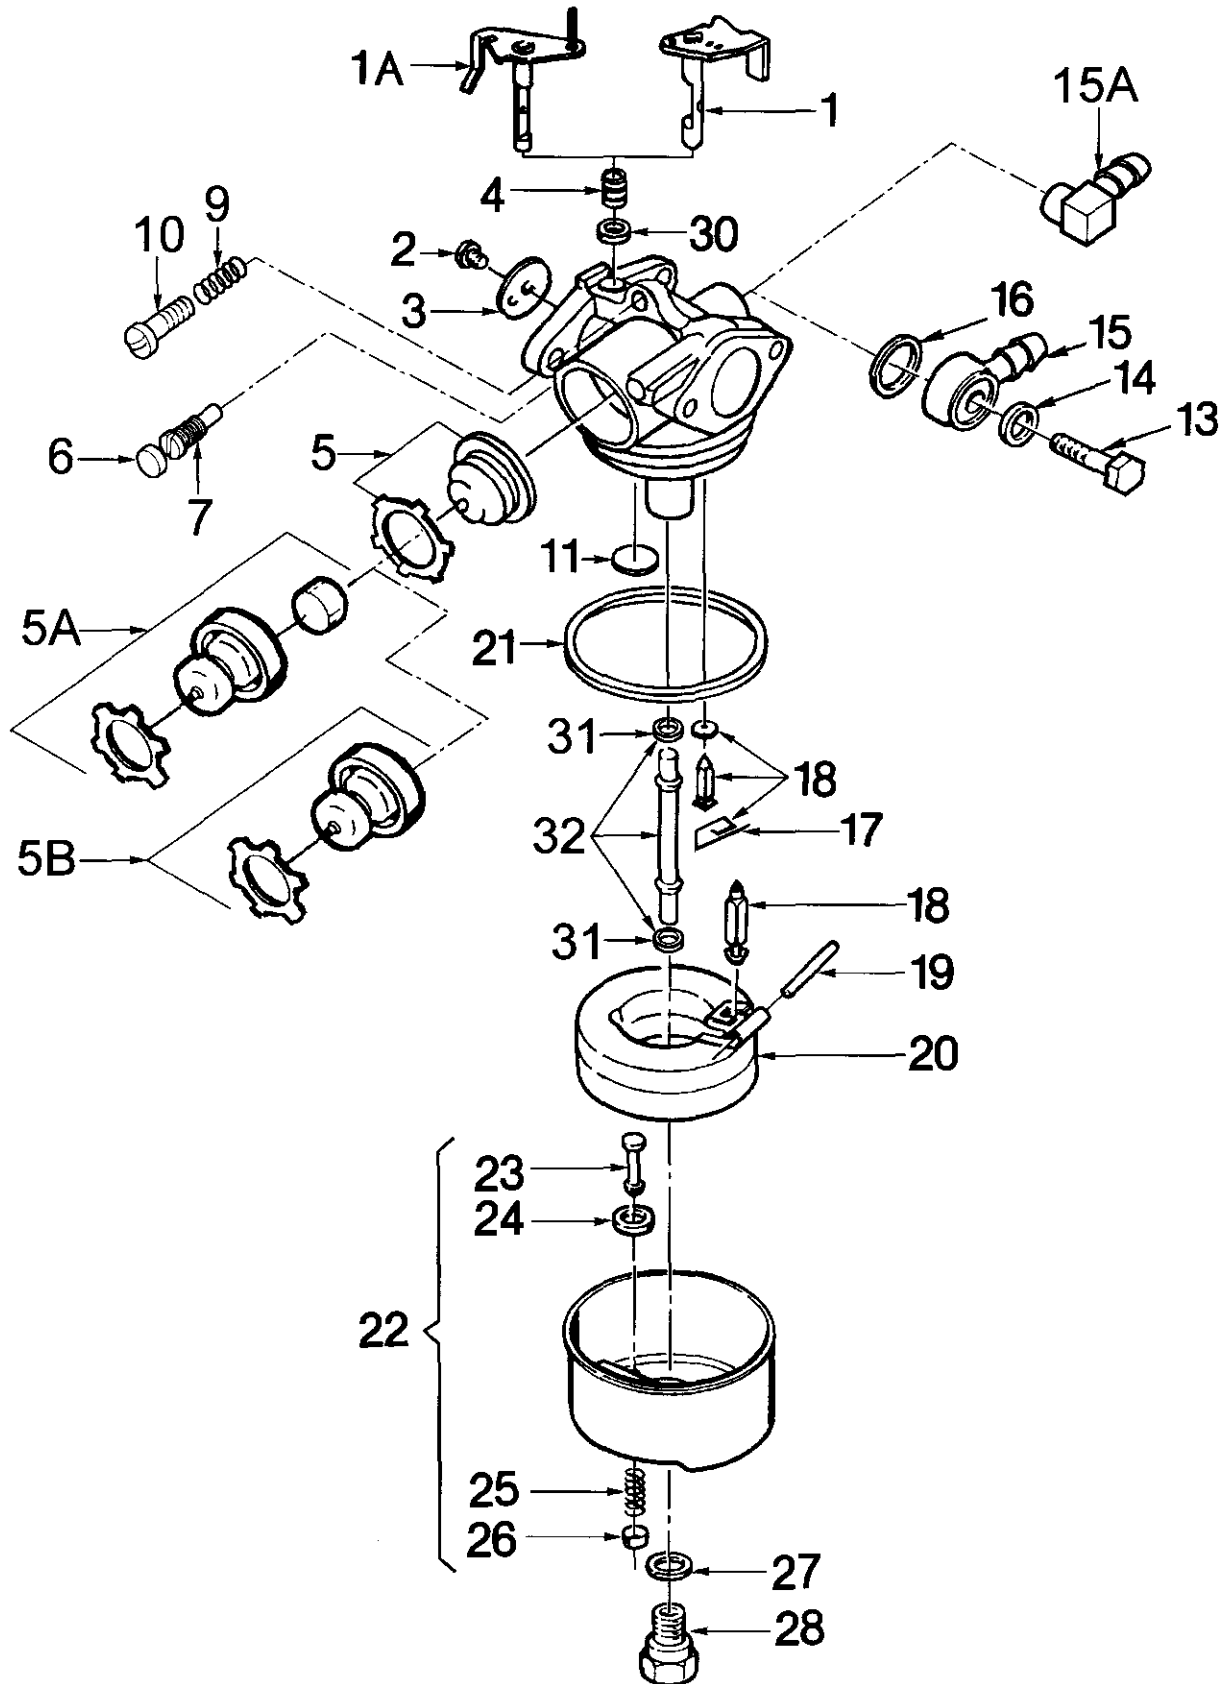

23060606,23060609,23060611,23060612,23061004,23061005,23070001,23088001,23088002,23088003

			23060609	23060612	23061005	23088001	23088003
28	19320050	High Speed Bowl Nut			X		
28	19320051	High Speed Bowl Nut					
28	19320053	High Speed Bowl Nut	X				
28	29320047	High Speed Bowl Nut					
28	29320059	High Speed Bowl Nut					
28	29320069	High Speed Bowl Nut			X		
30	24180005	Dust Seal	X	X	X	X	X
31	29610069	O'Ring				X	X
32	16630040	Repair Kit				X	X

Note: Always check Master Price List for replacement part numbers.