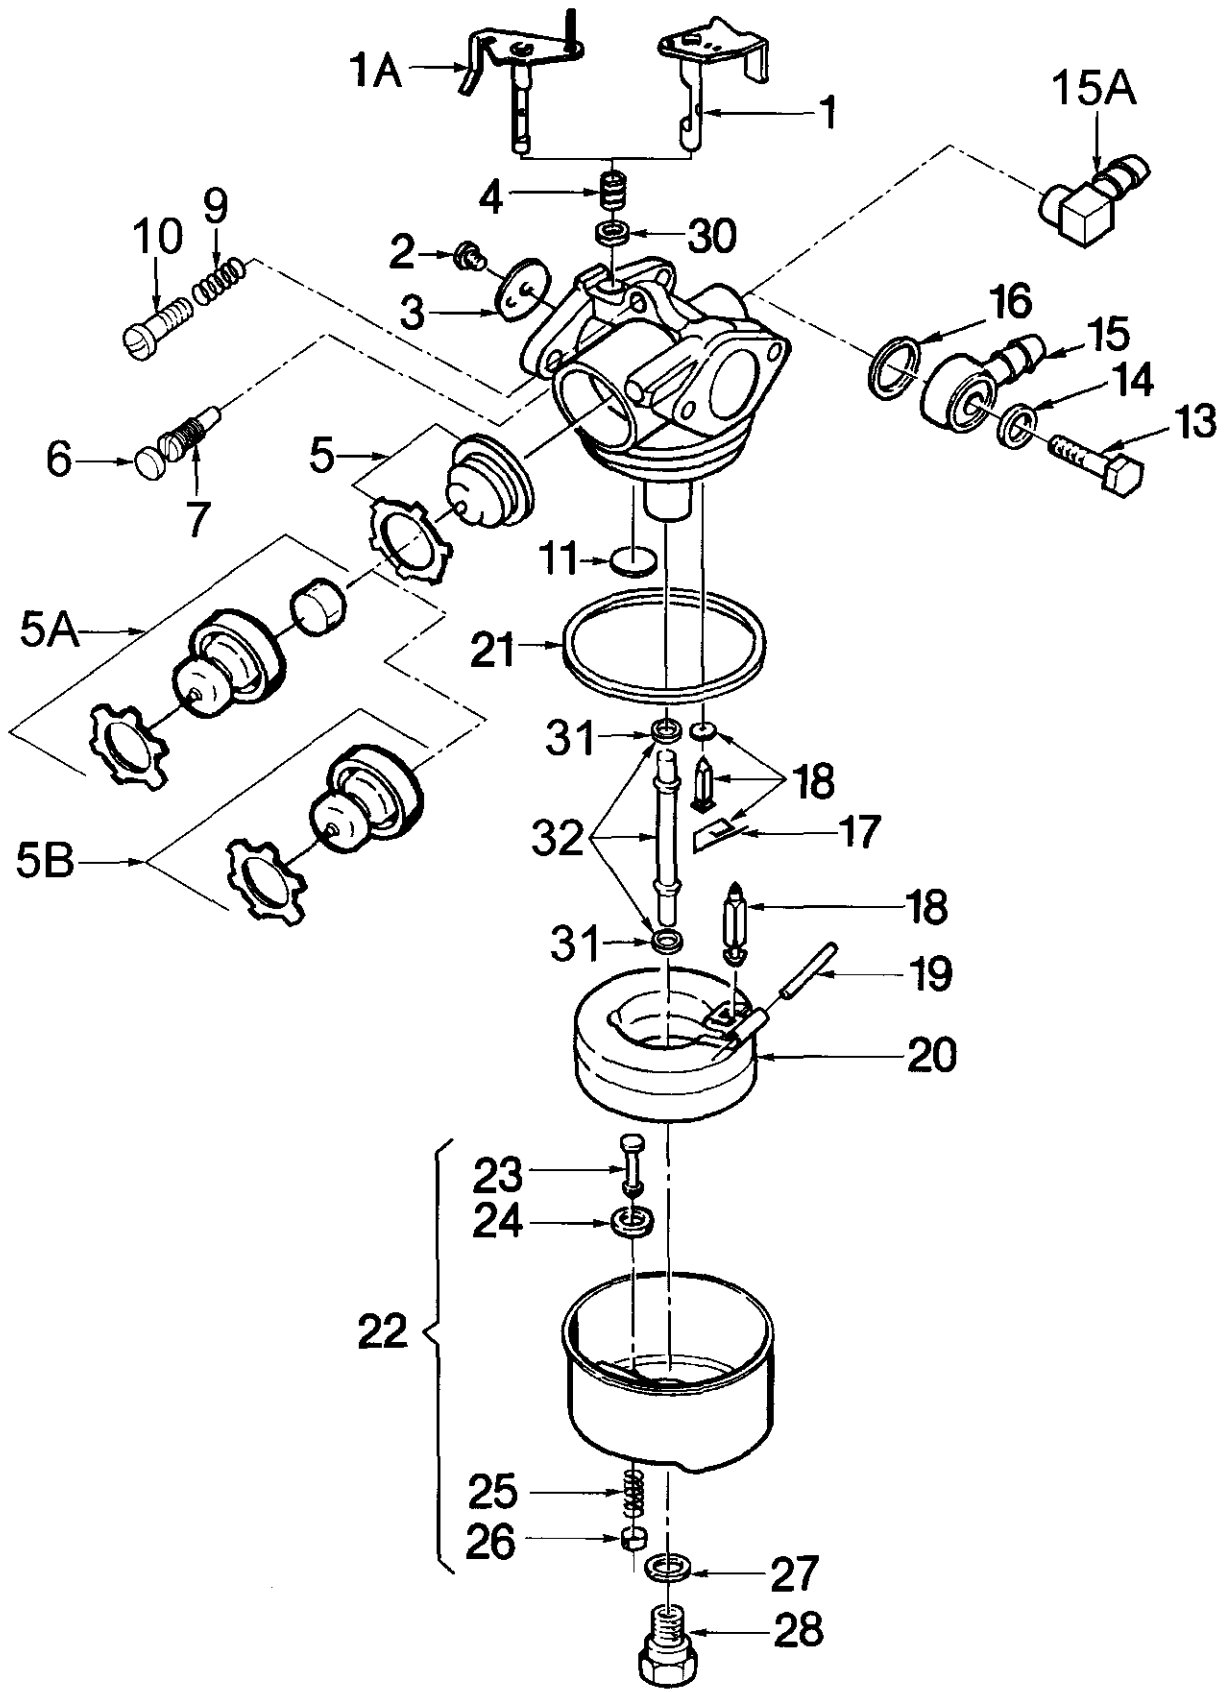

23088018,23099001,23099002,23099003,23099004,23099006,23099007,23099009

			23099003		23099006	
			23099001		23099009	
1	13200045	Throttle Shaft & Lever Assy.	X	X	X	X
2	29190215	Throttle Shutter Screw 4-40	X	X	X	X
3	23210010	Throttle Shutter				
3	23210013	Throttle Shutter	X	X	X	X
4	27920180	Throttle Return Spring	X	X	X	X
5B	16630035	Primer Bulb & Retainer	X	X	X	X
6	29320084	Plug				
7	23940056	Idle Mixture Screw				
9	27920132	Tension Spring				
10	29190321	Screw 8-32 (L=19 mm)				
11	29640019	Welch Plug	X	X	X	X
15A	27110022	Fuel Fitting	X	X	X	X
17	29490064	Fuel Needle Clip	X	X	X	X
18	16630021	Fuel Needle Assy. (Inc.-17)	X	X	X	X
19	27460030	Float Shaft	X	X	X	X
20	23960019	Float	X	X	X	X
21	29630121	Bowl Gasket	X	X	X	X
22	13950014	Float Bowl Assy. (Inc.-23,24,25,26)	X	X	X	X
23	23950004	Bowl Drain Stem	X	X	X	X
24	29630075	Bowl Drain Gasket	X	X	X	X
25	27920078	Bowl Drain Spring	X	X	X	X
26	23950002	Bowl Drain Retainer	X	X	X	X
27	29630152	Bowl Nut Gasket	X	X	X	X
28	19320023	High Speed Bowl Nut				
28	19320026	High Speed Bowl Nut		X		
28	19320027	High Speed Bowl Nut				
28	19320030	High Speed Bowl Nut				
28	19320034	High Speed Bowl Nut	X			
28	19320035	High Speed Bowl Nut				X
28	19320039	High Speed Bowl Nut			X	
30	24180005	Dust Seal	X	X	X	X
31	29610069	O'Ring	X	X	X	X
32	16630040	Repair Kit	X	X	X	
32	16630045	Repair Kit				
32	16630048	Repair Kit				X

Note: Always check Master Price List for replacement part numbers.