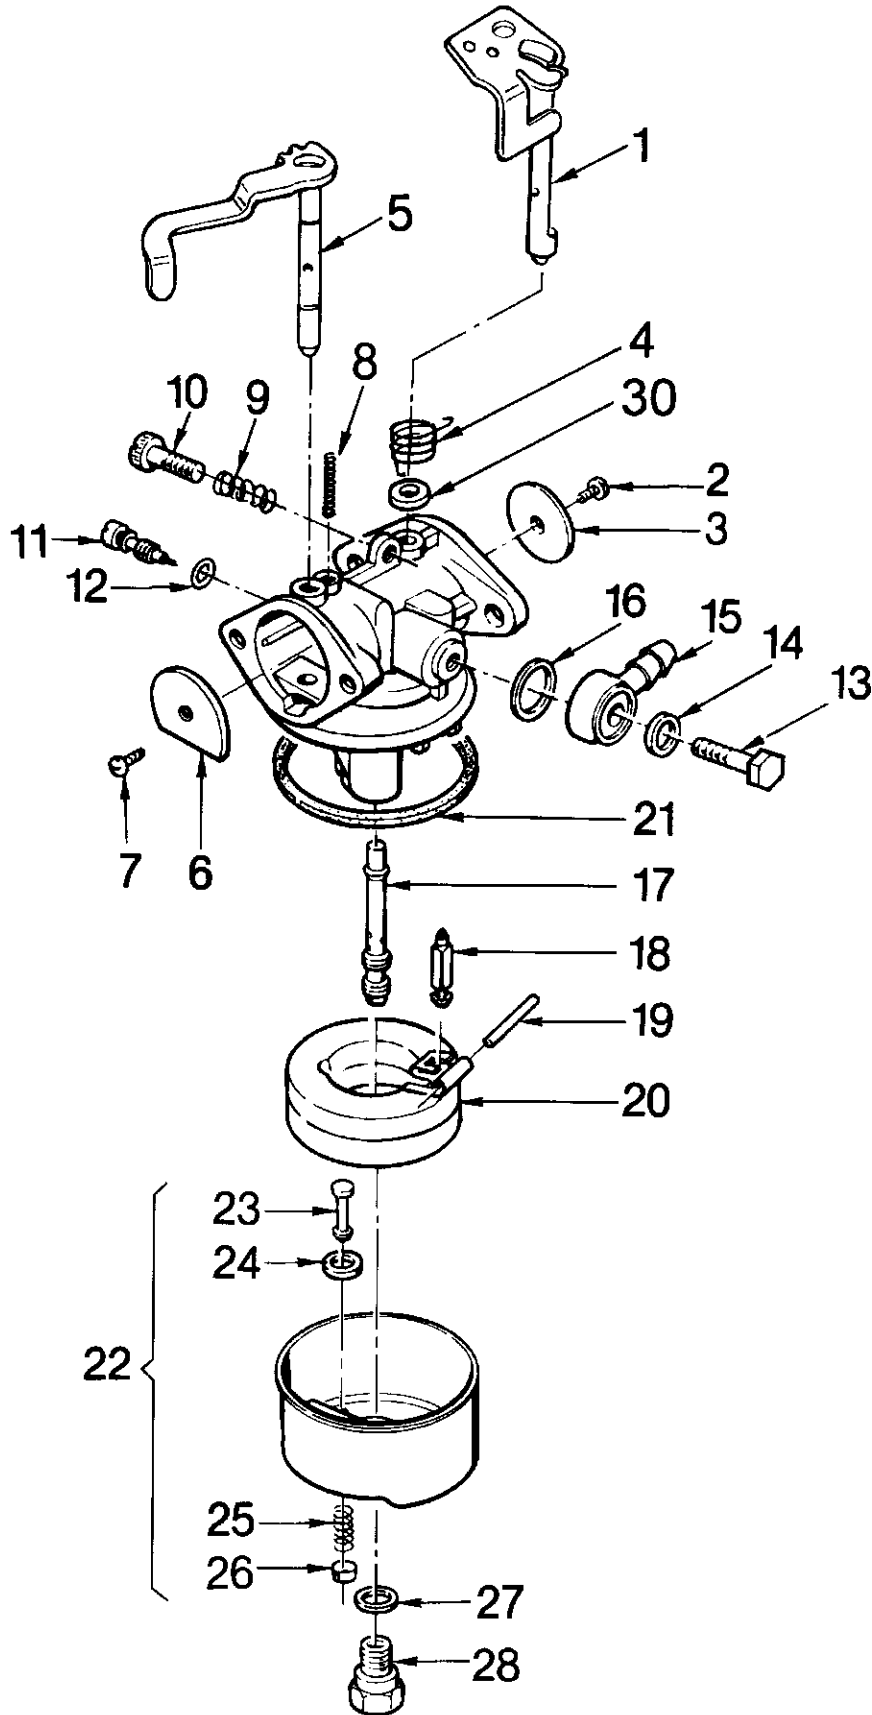

23020092,23020095,23020106,23020152,23020153,23020154

Tecumseh products made in Italy by

TECUMSEH EUROPA S.p.A.

			23020152		23020154	
			23020095			
1	13200039	Throttle Shaft & Lever Assy.		X	X	
1	13200041	Throttle Shaft & Lever Assy.	X			
2	29190109	Throttle Shutter Screw M3	X	X	X	
3	23210003	Throttle Shutter	X	X	X	
4	27920091	Throttle Return Spring	X	X	X	
5	13200027	Choke Shaft & Lever Assy	X			
5	13200037	Choke Shaft & Lever Assy		X		
5A	13200053	Choke Shaft & Lever Assy				X
6	23230009	Choke Shutter	X	X	X	
7	29190109	Throttle Shutter Screw M3	X	X	X	
8	27920080	Choke Return Spring		X		
8	27920081	Choke Return Spring	X			
9	27920079	Tension Spring	X	X	X	
10	29190117	Idle Speed Screw	X	X	X	
11	16630006	Idle Mixture Screw (Inc.-12)	X	X	X	
12	29610028	O'Ring	X	X	X	
13	29190110	Fuel Fitting Screw	X	X	X	
14	29630073	Fuel Fitting Gasket	X	X	X	
15	27110008	Fuel Fitting		X	X	
15	27110009	Fuel Fitting	X			
16	29630072	Fuel Fitting Gasket	X	X	X	
17	23950063	Main Jet No. 84	X			
17	23950076	Main Jet No. 88				
17	23950104	Main Jet No. 84				
17	23950106	Main Jet No. 92		X		
17	23950137	Main Jet No. 74				X
18	23920019	Fuel Needle	X	X	X	
19	27460020	Float Shaft	X	X	X	
20	23960018	Float	X	X	X	
21	29630076	Bowl Gasket	X	X	X	
22	13950001	Float Bowl Assy. (Inc.-23,24,25,26)	X	X	X	
23	23950004	Bowl Drain Stem	X	X	X	
24	29630075	Bowl Drain Gasket	X	X	X	
25	27920078	Bowl Drain Spring	X	X	X	
26	23950002	Bowl Drain Retainer	X	X	X	
27	29630074	Bowl Nut Gasket	X	X	X	
28	29320026	Bowl Nut	X	X	X	
30	24180005	Dust Seal	X	X	X	

Note: Always check Master Price List for replacement part numbers.