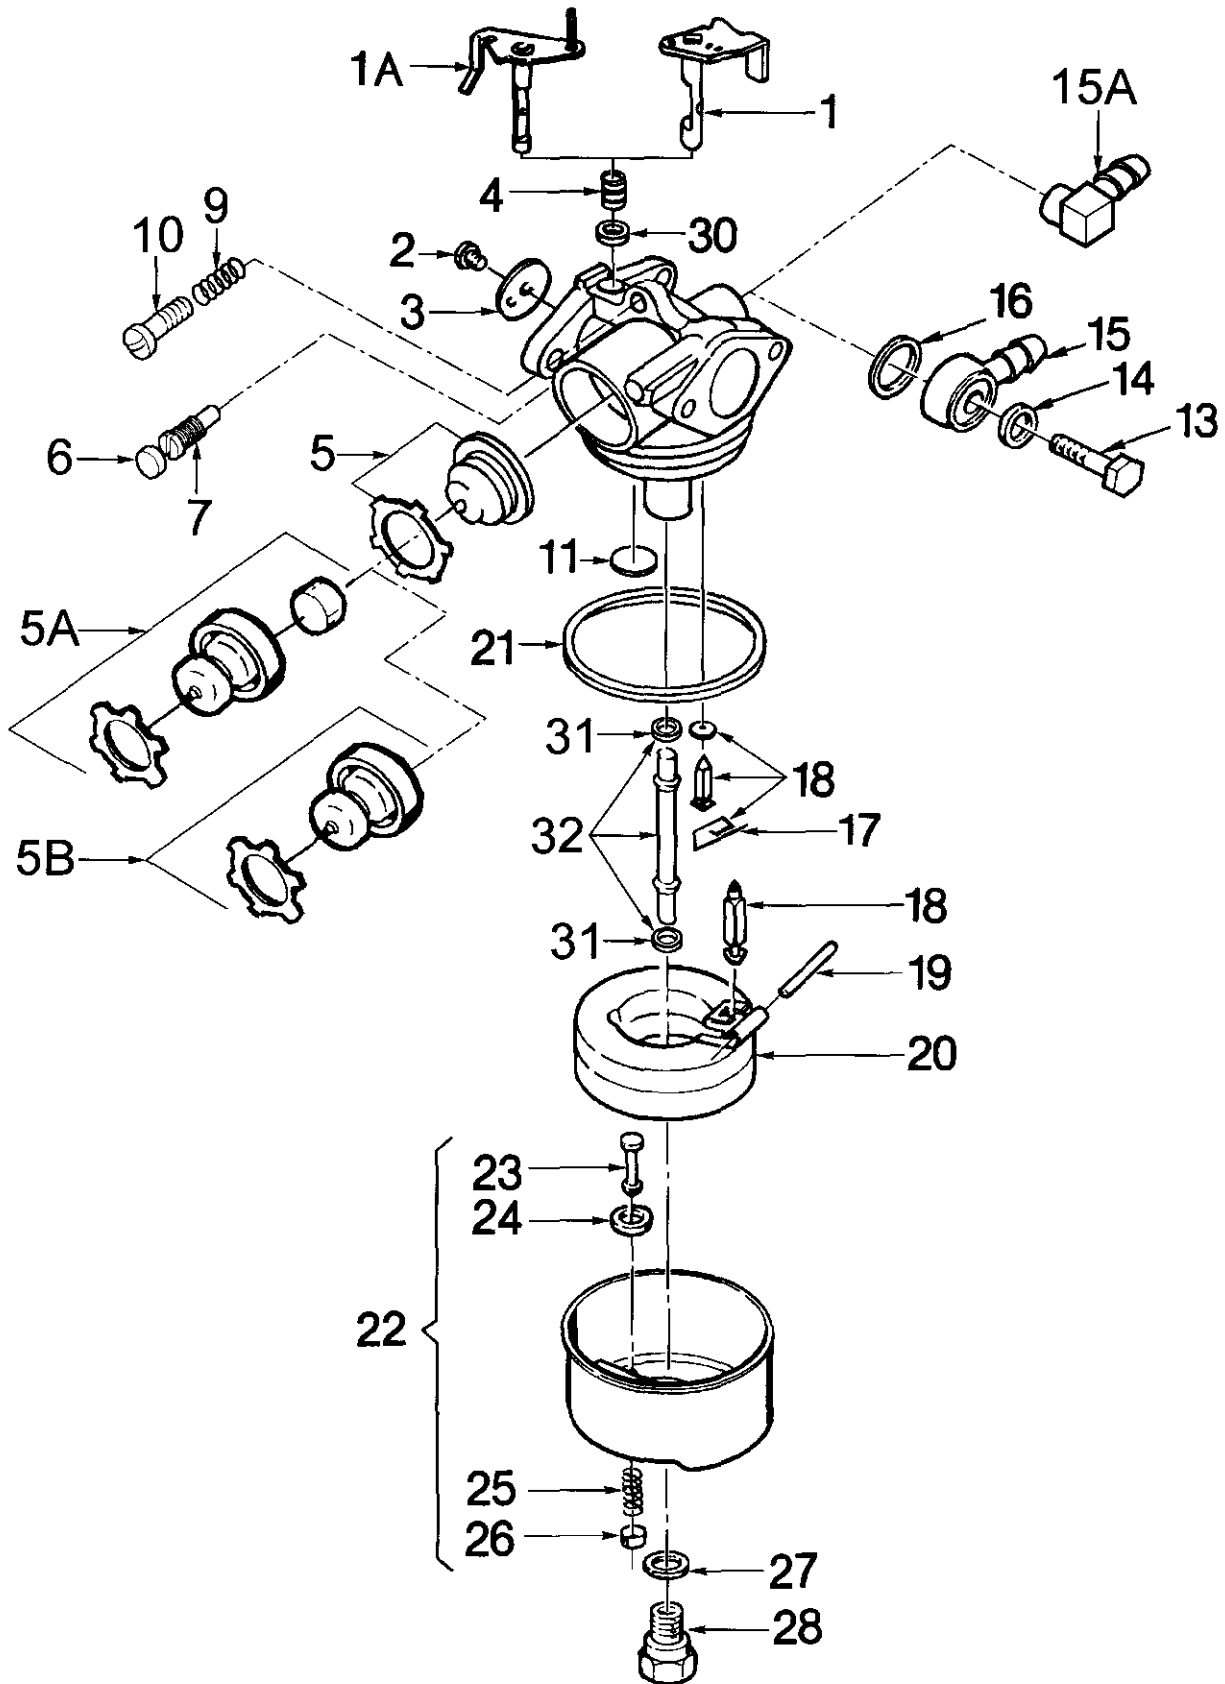

Note: Always check Master Price List for replacement part numbers.

23088004,23088005,23088006,23088007,23088008,23088009,23088010,23088011,23088013,23088016

			23088007		23088009		23088011		23088016	
			23088005							
1	13200045	Throttle Shaft & Lever Assy.	X	X	X				X	
1A	13200055	Throttle Shaft & Lever Assy.					X			
2	29190215	Throttle Shutter Screw 4-40	X	X	X	X	X	X		
3	23210010	Throttle Shutter	X	X	X	X	X	X		
4	27920177	Throttle Return Spring								
4	27920180	Throttle Return Spring	X	X	X	X	X	X		
5B	16630035	Primer Bulb & Retainer	X	X	X	X	X	X		
6	29320084	Plug	X	X	X	X	X	X		
7	23940056	Idle Mixture Screw	X		X					
7	23940057	Idle Mixture Screw					X			
7	23940059	Idle Mixture Screw		X					X	
7	23940060	Idle Mixture Screw								
9	27920132	Tension Spring	X	X	X	X	X	X		
10	29190321	Screw 8-32 (L=19 mm)	X	X	X	X	X	X		
11	29640019	Welch Plug	X	X	X	X	X	X		
15A	27110022	Fuel Fitting	X	X	X	X	X	X		
17	29490064	Fuel Needle Clip	X	X	X	X	X	X		
18	16630021	Fuel Needle Assy. (Inc.-17)	X	X	X	X	X	X		
19	27460030	Float Shaft	X	X	X	X	X	X		
20	23960019	Float	X	X	X	X	X	X		
21	29630121	Bowl Gasket	X	X	X	X	X	X		
22	13950014	Float Bowl Assy. (Inc.-23,24,25,26)	X	X	X	X	X	X		
23	23950004	Bowl Drain Stem	X	X	X	X	X	X		
24	29630075	Bowl Drain Gasket	X	X	X	X	X	X		
25	27920078	Bowl Drain Spring	X	X	X	X	X	X		
26	23950002	Bowl Drain Retainer	X	X	X	X	X	X		
27	29630152	Bowl Nut Gasket	X	X	X	X	X	X		
28	19320023	High Speed Bowl Nut		X						
28	19320027	High Speed Bowl Nut			X					
28	19320030	High Speed Bowl Nut					X			
28	19320034	High Speed Bowl Nut	X							
28	19320035	High Speed Bowl Nut								
28	19320038	High Speed Bowl Nut								
28	19320042	High Speed Bowl Nut								
28	19320047	High Speed Bowl Nut							X	
30	24180005	Dust Seal	X	X	X	X	X	X		
31	29610069	O'Ring	X	X	X	X	X	X		
32	16630040	Repair Kit	X		X					
32	16630042	Repair Kit					X			
32	16630044	Repair Kit								
32	16630045	Repair Kit		X						X